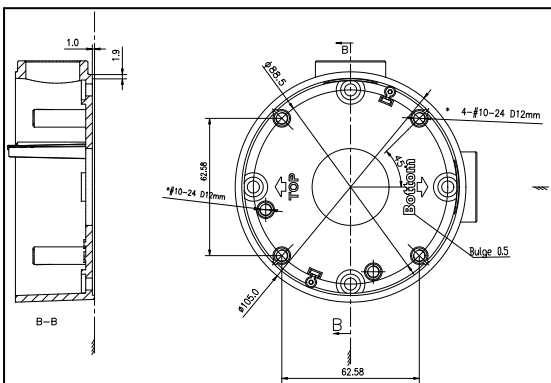

DS-1260ZJ

Junction Box for Bullet Camera

Features:

- Aluminum alloy material with surface spray treatment

Dimension:

Order Model:

DS-1260ZJ

Parameter:

Model	DS-1260ZJ
Parameters	Junction Box for Bullet Camera
Appearance	Hikvision White
Material	Aluminum Alloy
Dimension	Φ 88.5 mm
Weight	251g

Notice:

- The bracket should be installed on flat wall
- Waterproof rubber is necessary for outdoor application
- The wall must be capable of supporting over 3 times as much as the total weight of the camera and the mount.
- The maximum load capacity of the bracket is 4.5KG

Note: The actual dome camera may vary from the picture above.