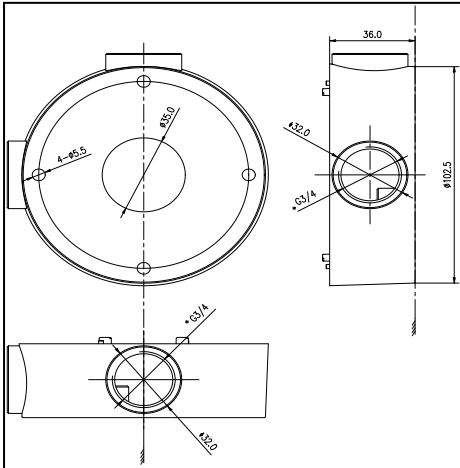

DS-1260ZJ

Junction Box for Bullet Camera

Features:

- Aluminum alloy material with surface spray treatment

Dimension:

Order Model:

DS-1260ZJ

Parameter:

Model	DS-1260ZJ
Parameters	Junction Box for Bullet Camera
Appearance	Hikvision White
Material	Aluminum Alloy
Dimension	Φ 88.5 mm
Weight	251g

Notice:

- The bracket should be installed on flat wall
- Waterproof rubber is necessary for outdoor application
- The wall must be capable of supporting over 3 times as much as the total weight of the camera and the mount.
- The maximum load capacity of the bracket is 4.5KG

Note: The actual dome camera may vary from the picture above.