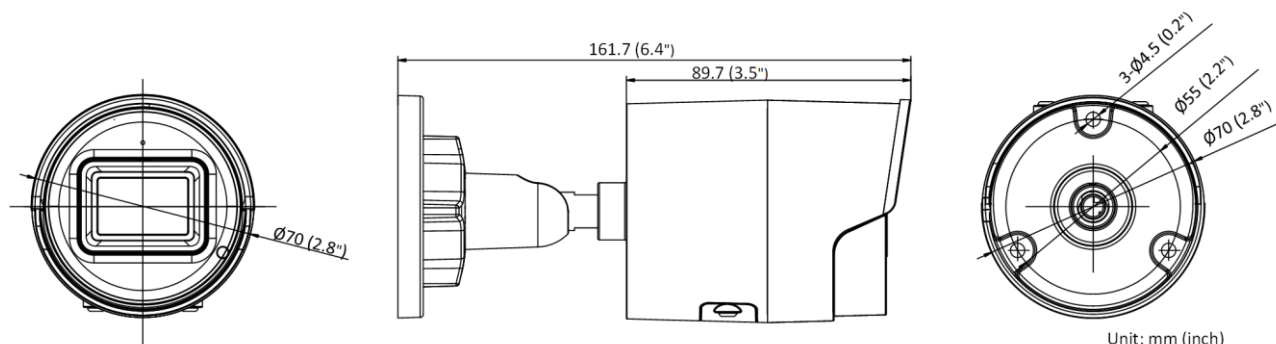

Power Consumption and Current	12 VDC, 0.5 A, max. 6.0 W PoE: (802.3af, 36 V to 57 V), 0.2 A to 0.13 A, max. 7.0 W
Power Interface	Ø5.5 mm coaxial power plug
Material	ADC12
Camera Dimension	Ø70 × 161.7 mm (2.8" × 6.4")
Package Dimension	216 × 121 × 118 mm (8.5" × 4.8" × 4.6")
Camera Weight	480 g (1.1 lb.)
With Package Weight	696 g (1.5 lb.)
Linkage Method	Upload to NAS/memory card, notify surveillance center, trigger record, trigger capture, strobe light, audible warning *Note: External device is required.
Web Client Language	32 languages English, Russian, Estonian, Bulgarian, Hungarian, Greek, German, Italian, Czech, Slovak, French, Polish, Dutch, Portuguese, Spanish, Romanian, Danish, Swedish, Norwegian, Finnish, Croatian, Slovenian, Serbian, Turkish, Korean, Traditional Chinese, Thai, Vietnamese, Japanese, Latvian, Lithuanian, Portuguese (Brazil)
General Function	Anti- flicker, heartbeat, mirror, privacy masks, flash log, password reset via e-mail, pixel counter
Software Reset	Yes
Approval	
EMC	FCC (47 CFR Part 15, Subpart B); CE-EMC (EN 55032: 2015, EN 61000-3-2: 2014, EN 61000-3-3: 2013, EN 50130-4: 2011 +A1: 2014); RCM (AS/NZS CISPR 32: 2015); IC (ICES-003: Issue 6, 2016); KC (KN 32: 2015, KN 35: 2015)
Safety	UL (UL 60950-1); CB (IEC 60950-1:2005 + Am 1:2009 + Am 2:2013); CE-LVD (EN 60950-1:2005 + Am 1:2009 + Am 2:2013); BIS (IS 13252(Part 1):2010+A1:2013+A2:2015); LOA (IEC/EN 60950-1)
Environment	CE-RoHS (2011/65/EU); WEEE (2012/19/EU); Reach (Regulation (EC) No 1907/2006)
Protection	-IU: Ingression protection: IP66 (IEC 60529-2013) -I: Ingression protection: IP67 (IEC 60529-2013)

▪ Available Model

DS-2CD2046G2-I(2.8 mm, 4 mm, 6 mm)

DS-2CD2046G2-IU(2.8 mm, 4 mm, 6 mm)

▪ Dimension

▪ Accessory

DS-1280ZJ-XS
Junction Box

Distributed by

HIKVISION®