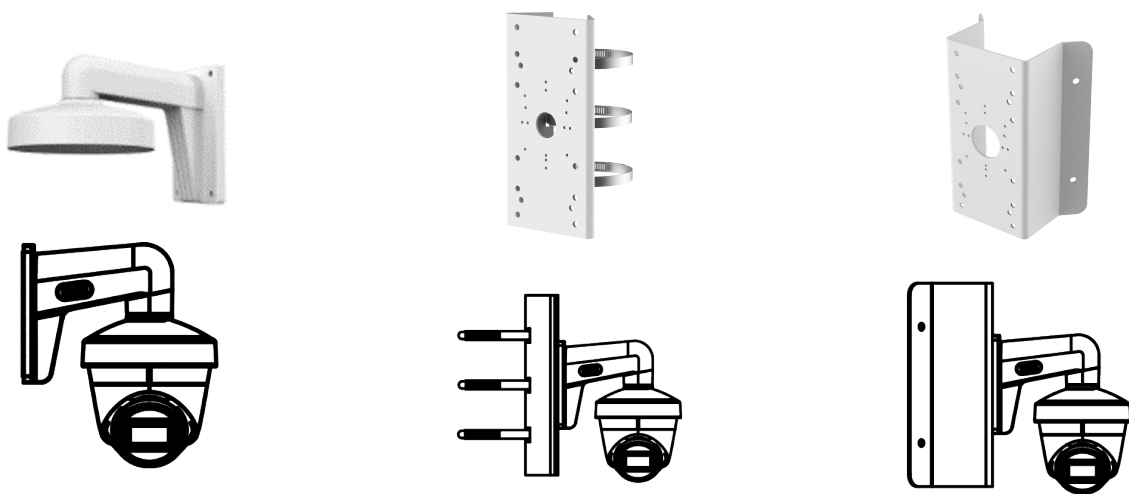

Specification

Camera	
Image Sensor	5 MP CMOS
Signal System	PAL/NTSC
Resolution	2560 (H) × 1944 (V)
Frame Rate	TVI: 5M@20fps, 4M@30fps, 4M@25fps, 1080p@30fps, 1080p@25fps AHD: 5M@20fps, 4M@30fps, 4M@25fps CVI: 4M@30fps, 4M@25fps CVBS: PAL/NTSC
Min. illumination	0.01 Lux@(F1.2, AGC ON), 0 Lux with IR
Shutter Time	PAL: 1/25 s to 1/50, 000 s NTSC: 1/30 s to 1/50, 000 s
Lens	2.8 mm, 3.6 mm, 6 mm, 8 mm, 12 mm fixed lens
Field of View	2.8 mm, horizontal FOV: 85°, vertical FOV: 63°, diagonal FOV: 110° 3.6 mm, horizontal FOV: 80°, vertical FOV: 63°, diagonal FOV: 105° 6 mm, horizontal FOV: 57°, vertical FOV: 43°, diagonal FOV: 72° 8 mm, horizontal FOV: 41°, vertical FOV: 31°, diagonal FOV: 52° 12 mm, horizontal FOV: 26°, vertical FOV: 19°, diagonal FOV: 32°
Lens Mount	M12
Day & Night	ICR
WDR (Wide Dynamic Range)	Digital WDR
Angle Adjustment	Pan: 0 to 360°, Tilt: 0 to 75°, Rotation: 0 to 360°
Menu	
Image Mode	STD/HIGH-SAT
AGC	Yes
Day/Night Mode	Auto/Color/BW (Black and White)
White Balance	Auto/Manual
AE (Auto Exposure) Mode	DWDR/BLC/HLC/Global
Noise Reduction	2D DNR
Language	English
Function	Brightness, Sharpness, Mirror, Smart IR
Interface	
Video Output	Switchable TVI/AHD/CVI/CVBS
General	
Operating Conditions	-40 °C to 60 °C (-40 °F to 140 °F), humidity 90% or less (non-condensing)
Power Supply	12 VDC ± 25%
Power Consumption	Max. 4.3 W
Protection Level	IP67
Material	Front Cover: Plastic Main Body: Metal

General	
IR Range	Up to 40 m
Communication	HIKVISION-C
Dimensions	Φ 109.82 mm × 91.03 mm (Φ 4.32" × 3.6")
Weight	Approx. 303 g (0.67 lb.)

Available Model

DS-2CE78H0T-IT3F(C)

Dimension

Accessory

DS-1272ZJ-110-TRS
Wall Mount

DS-1275ZJ-SUS
Vertical Pole Mount

DS-1276ZJ-SUS
Corner Mount

DS-1280ZJ-S
Junction Box

DS-1281ZJ-S
Inclined Ceiling Mount

DS-1280ZJ-TR13
Junction Box

Distributed by

HIKVISION®

Headquarters