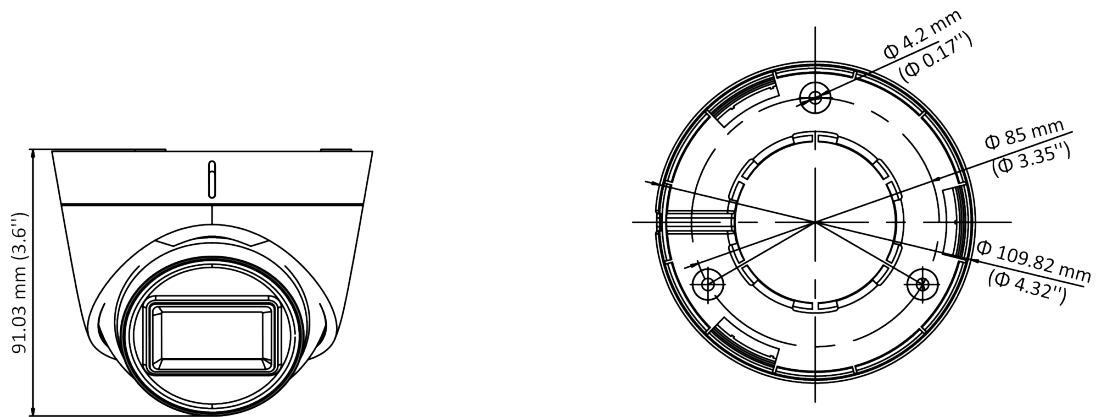

DS-2CE78H0T-IT3F(C) 5 MP Camera

- 5 MP, 2560 × 1944 resolution
- 2.8 mm, 3.6 mm, 6 mm, 8 mm, 12 mm fixed focal lens
- Smart IR, up to 40 m IR distance
- 4 in 1 video output (switchable TVI/AHD/CVI/CVBS)
- IP67

Specification

Camera	
Image Sensor	5 MP CMOS
Signal System	PAL/NTSC
Resolution	2560 (H) × 1944 (V)
Frame Rate	TVI: 5M@20fps, 4M@30fps, 4M@25fps, 1080p@30fps, 1080p@25fps AHD: 5M@20fps, 4M@30fps, 4M@25fps CVI: 4M@30fps, 4M@25fps CVBS: PAL/NTSC
Min. illumination	0.01 Lux@(F1.2, AGC ON), 0 Lux with IR
Shutter Time	PAL: 1/25 s to 1/50, 000 s NTSC: 1/30 s to 1/50, 000 s
Lens	2.8 mm, 3.6 mm, 6 mm, 8 mm, 12 mm fixed lens
Field of View	2.8 mm, horizontal FOV: 85°, vertical FOV: 63°, diagonal FOV: 110° 3.6 mm, horizontal FOV: 80°, vertical FOV: 63°, diagonal FOV: 105° 6 mm, horizontal FOV: 57°, vertical FOV: 43°, diagonal FOV: 72° 8 mm, horizontal FOV: 41°, vertical FOV: 31°, diagonal FOV: 52° 12 mm, horizontal FOV: 26°, vertical FOV: 19°, diagonal FOV: 32°
Lens Mount	M12
Day & Night	ICR
WDR (Wide Dynamic Range)	Digital WDR
Angle Adjustment	Pan: 0 to 360°, Tilt: 0 to 75°, Rotation: 0 to 360°
Menu	
Image Mode	STD/HIGH-SAT
AGC	Yes
Day/Night Mode	Auto/Color/BW (Black and White)
White Balance	Auto/Manual
AE (Auto Exposure) Mode	DWDR/BLC/HLC/Global
Noise Reduction	2D DNR
Language	English
Function	Brightness, Sharpness, Mirror, Smart IR
Interface	
Video Output	Switchable TVI/AHD/CVI/CVBS
General	
Operating Conditions	-40 °C to 60 °C (-40 °F to 140 °F), humidity 90% or less (non-condensing)
Power Supply	12 VDC ± 25%
Power Consumption	Max. 4.3 W
Protection Level	IP67
Material	Front Cover: Plastic Main Body: Metal

General	
IR Range	Up to 40 m
Communication	HIKVISION-C
Dimensions	Φ 109.82 mm × 91.03 mm (Φ 4.32" × 3.6")
Weight	Approx. 303 g (0.67 lb.)

Available Model

DS-2CE78H0T-IT3F(C)

Dimension

Accessory

DS-1272ZJ-110-TRS
Wall Mount