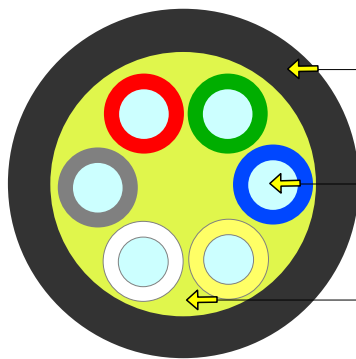

Drop Cable

ID: **7A01**

KABELOVNA Děčín Podmokly s.r.o.
Ústecká 840/33, 405 33 Děčín 5
Czech Republic
DIČ CZ26759993
tel.: +420 412 706 222
www.kabelovna.cz

16.3.2017 ver.15

J/A-N(ZN)H max. 24F

This cable is suitable for indoor or outdoor aerial use.

Black FR-LSZH outer jacket, UV stable
(Other jacket colour available on request)

Optical fibre

Waterblocking Aramid yarn

Recommended clamp
TELENCO Code 7593

The picture represents a cable with 6 fibres

Mechanical and environmental properties

Test	Value	Unit	Method
Cable outer diameter	1-6F	3,0 ± 0,3	mm EN 60811-203
	8-12F	3,4 ± 0,5	
	16F	3,7 ± 0,5	
	24F	4,0 ± 0,5	
Cable weight	2 – 6F	10	kg/km
	8 – 12F	12	
	16F	13,5	
	24F	15,5	
Outer jacket thickness	0,8	mm	
Max. tensile strength	500	N	EN 60794-1-21-E1
Crush resistance test	1000	N	EN 60794-1-21-E3
Impact resistance test	5	Nm	EN 60794-1-21-E4
Min. bend radius (no load)	10	× OD	EN 60794-1-21-E11a
Min. bend radius (load)	12	× OD	EN 60794-1-21-E11b
Temperature range	Installation	-5 to + 50	°C EN 60794-1-22-F1
	Operation	-20 to + 60	
	Storage	-20 to + 60	
Fire properties – Flammability	pass		EN 60332-3-22 (cat.A)
Fire properties – Acid gases		pass	EN 60754-1
			EN 60754-2
Fire properties – Smoke density		pass	EN 61034-1
			EN 61034-2

Cable life time - minimum 30 years

Sheat marking

Print colour	White
Print method	INK-Jet
Print legend	Manufacturer's name, job number, type of cable, length marking @ 1 m intervals

Other print legends available on request

Fibre colour coding

According to IEC 60304

1	Red	7	Brown	13	Red*	19	Brown*
2	Green	8	Violet	14	Green*	20	Violet*
3	Blue	9	Turquoise	15	Blue*	21	Turquoise*
4	Yellow	10	Black	16	Yellow*	22	Natural*
5	White	11	Orange	17	White*	23	Orange*
6	Grey	12	Pink	18	Grey*	24	Pink*

* with black rings

Fibre type

Single mode fiber 9/125 G.657

See the Fibre Specification sheet

Packing

Depending on ordered put-up lengths